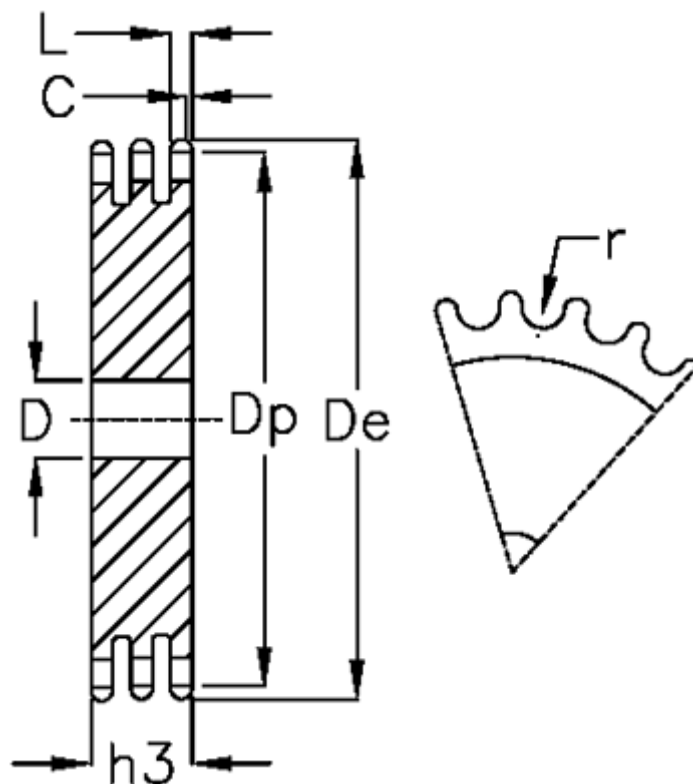

Article number: 616023011013

Description: Plate wheel 28 B-3 Z=13 triplex

Measures

C	= 5	Number of teeth = 13
D	= 30	r = 27.94
De	= 204.2	
Dp	= 185.75	
For chain size	= 1 3/4 x 1 1/4	
For chain type	= 28 B-3	
h3	= 148	
L	= 28.8	